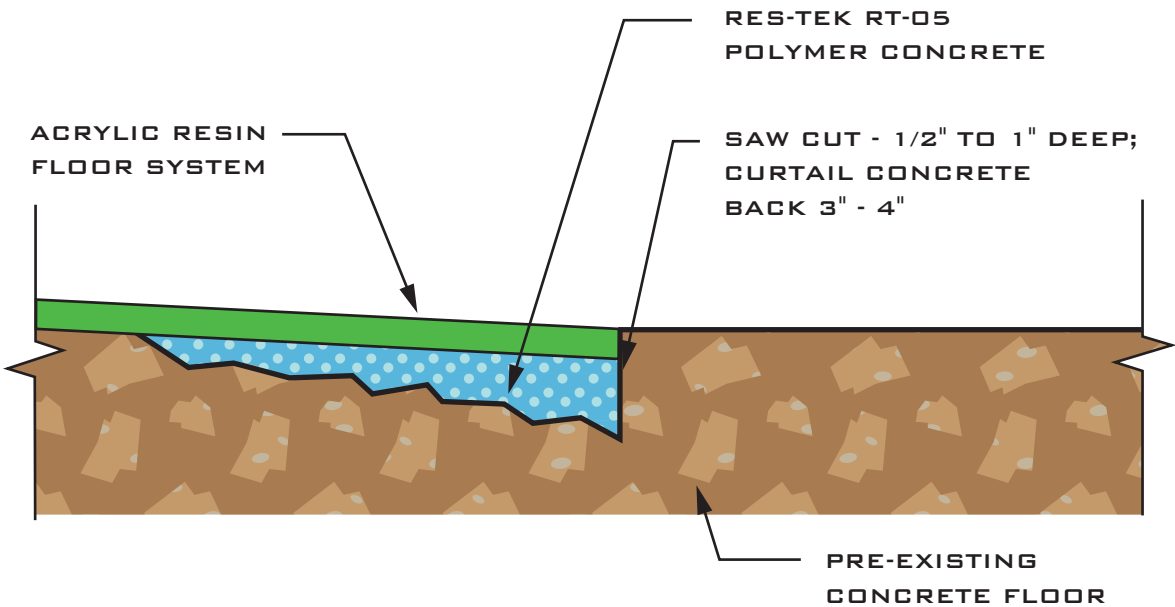

ACRYLIC FLOOR SYSTEM

NOTE: FOR FLOOR COATINGS WITH LESS THAN 60 MILS DIAGONAL, 8 MIL EDGE OR DUCT TAPE MAY BE USED TO ACHIEVE PROPER TERMINATION.