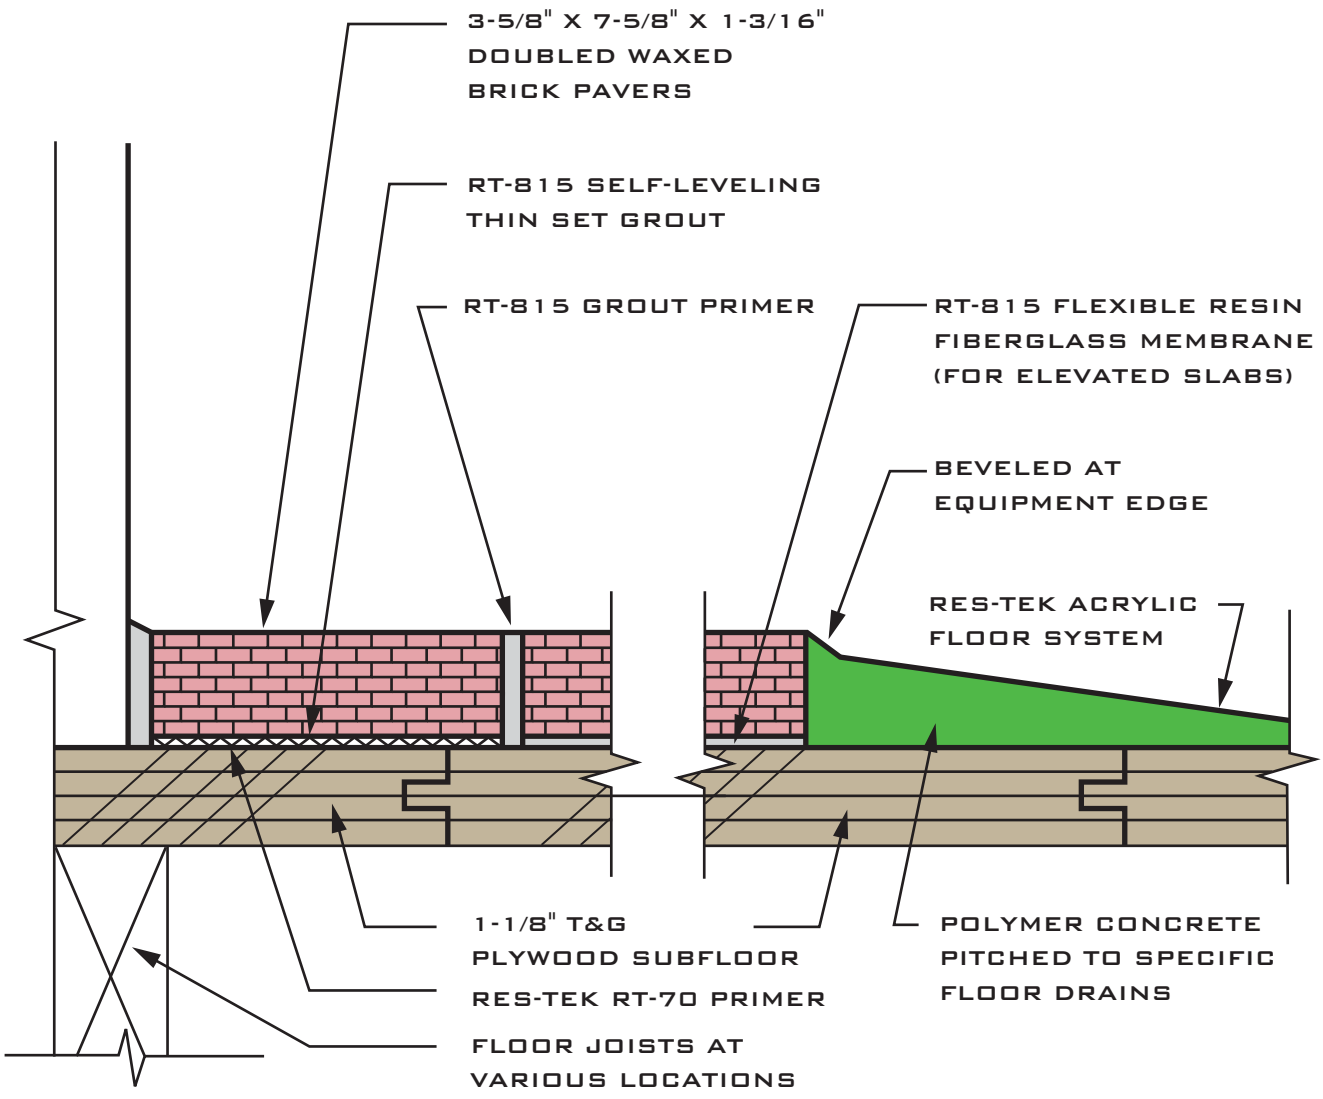

ACRYLIC FLOOR SYSTEM

FIGURE E.1 **BELOW COOK LINE AND OVEN**
SCALE: 6" = 1'-0"