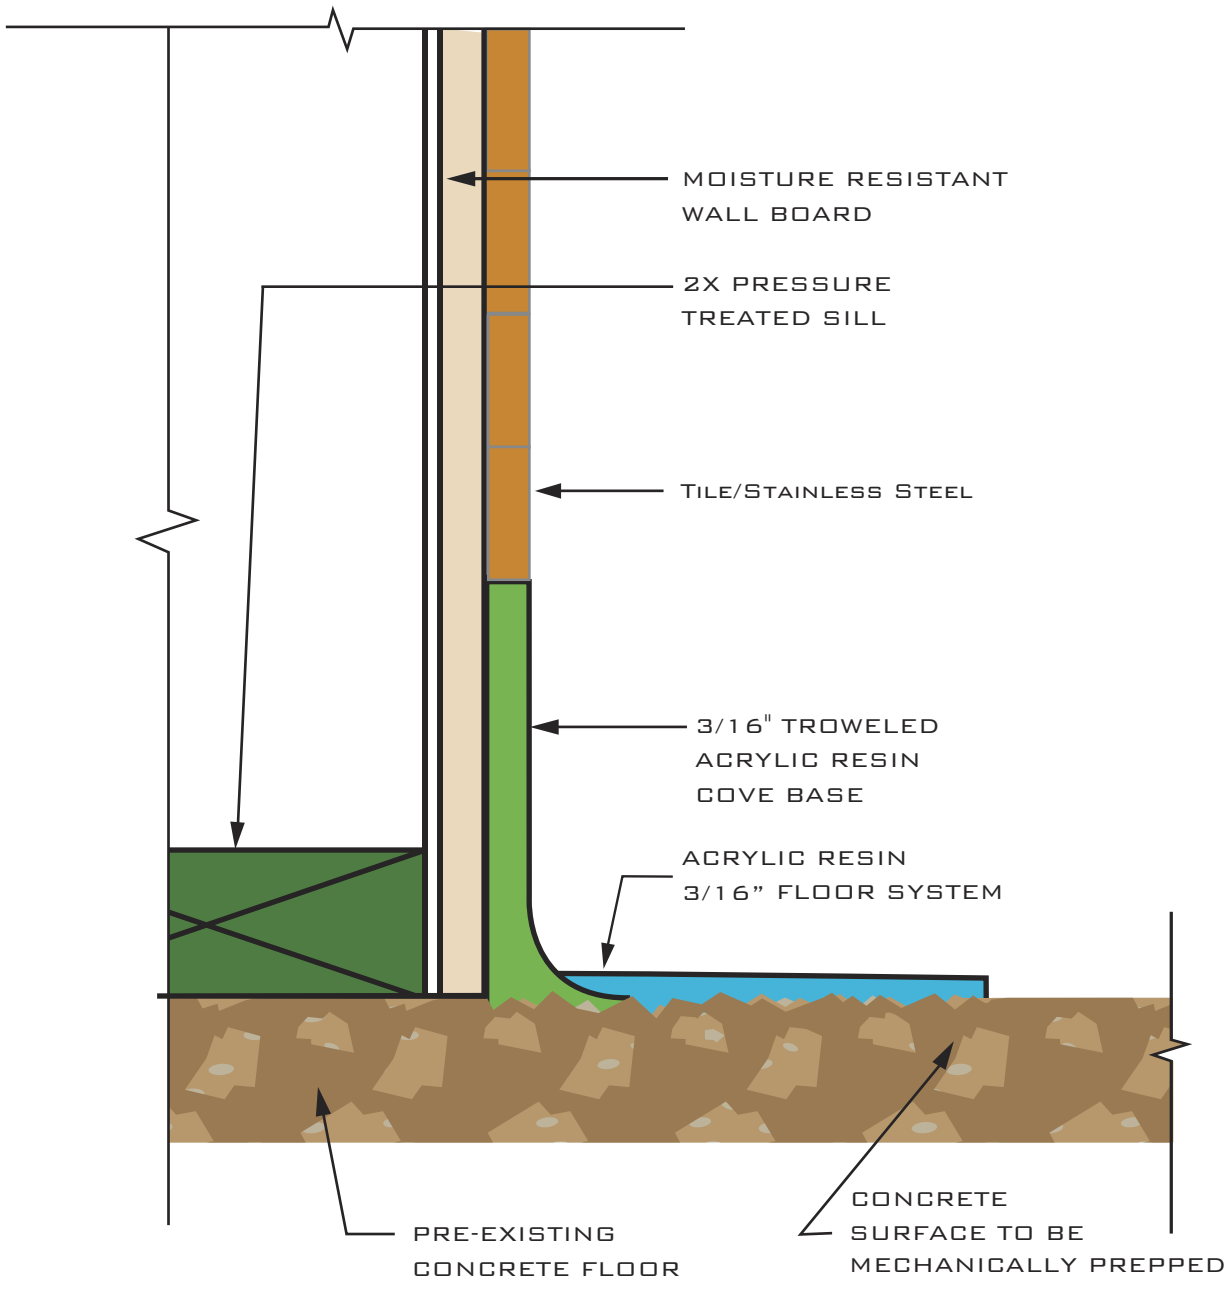

MAC-Guard[™]
Acrylic Flooring System

ACRYLIC FLOOR SYSTEM

FIGURE B.1 **COVE BASE W/TILE/STAINLESS STEEL**
SCALE: 6" = 1' - 0"